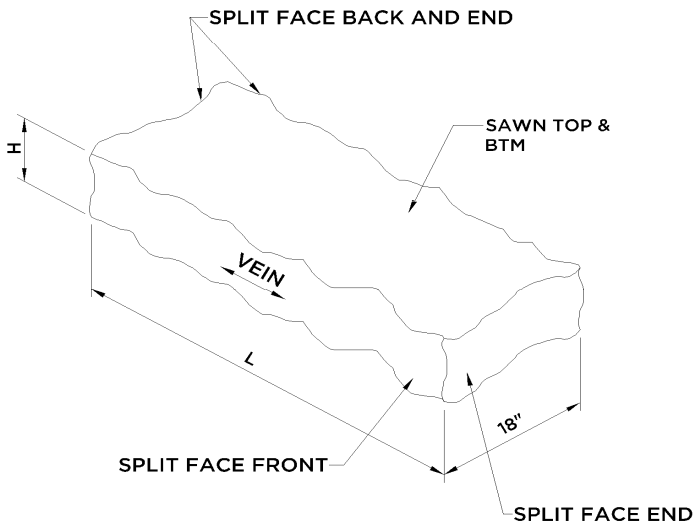

**Limestone**
**Granite**

Item Number	Height	Width	Length	Color	Item Number	Height	Width	Length	Color
STEP-6-18-36-LA	6"	18"	36"	Amber	STEP-6-18-36-GB	6"	18"	36"	Superior Northern
STEP-6-18-36-LB	6"	18"	36"	Buff	STEP-6-18-36-GE	6"	18"	36"	Echo
STEP-6-18-36-LC	6"	18"	36"	Cream	STEP-6-18-36-GM	6"	18"	36"	Mahogany
STEP-6-18-36-LG	6"	18"	36"	Grey	STEP-6-18-48-GB	6"	18"	48"	Superior Northern
STEP-6-18-48-LA	6"	18"	48"	Amber	STEP-6-18-48-GE	6"	18"	48"	Echo
STEP-6-18-48-LB	6"	18"	48"	Buff	STEP-6-18-48-GM	6"	18"	48"	Mahogany
STEP-6-18-48-LC	6"	18"	48"	Cream	STEP-6-18-60-GB	6"	18"	60"	Superior Northern
STEP-6-18-48-LG	6"	18"	48"	Grey	STEP-6-18-60-GE	6"	18"	60"	Echo
STEP-6-18-60-LA	6"	18"	60"	Amber	STEP-6-18-60-GM	6"	18"	60"	Mahogany
STEP-6-18-60-LB	6"	18"	60"	Buff					
STEP-6-18-60-LC	6"	18"	60"	Cream					
STEP-6-18-60-LG	6"	18"	60"	Grey					

**Product Description**

Limestone Steps are sawn top and bottom with split face all sides

Granite Steps are thermal top, sawn bottom with split face all sides

**Specifications**

Typical Piece Size: 6" H x 18" W x 36"-60" L

**Tolerances**

Long:  $\pm 1"$

Wide @ Beds:  $\pm 1"$

Wide @ Face:  $\pm 3"$

High:  $\pm 1/8"$

**Packaging**

36" steps are 8 pieces per pallet; 48" and 60" steps are 6 pieces per pallet

Approximately 2,900 lbs per pallet