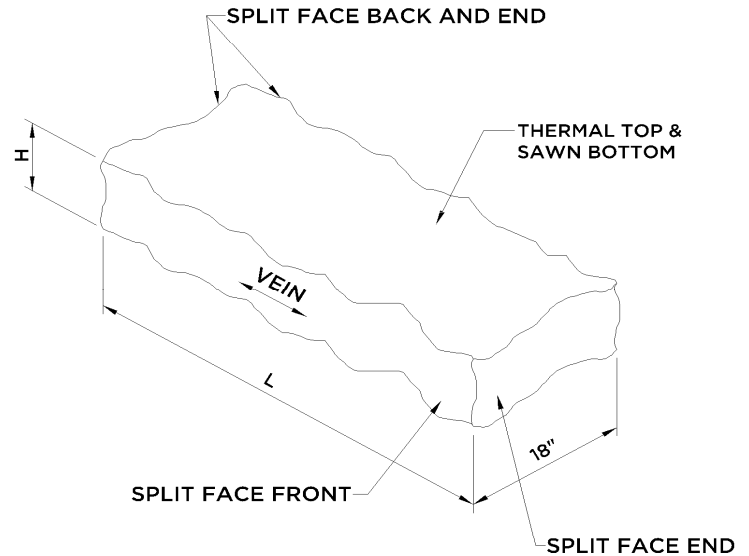

**Limestone**
**Granite**

Item Number	Height	Width	Length	Color	Item Number	Height	Width	Length	Color
STEP-6-18-36-LA	6"	18"	36"	Amber	STEP-6-18-36-GB	6"	18"	36"	Superior Northern
STEP-6-18-36-LB	6"	18"	36"	Buff	STEP-6-18-36-GE	6"	18"	36"	Echo
STEP-6-18-36-LC	6"	18"	36"	Cream	STEP-6-18-36-GM	6"	18"	36"	Mahogany
STEP-6-18-36-LG	6"	18"	36"	Grey	STEP-6-18-48-GB	6"	18"	48"	Superior Northern
STEP-6-18-48-LA	6"	18"	48"	Amber	STEP-6-18-48-GE	6"	18"	48"	Echo
STEP-6-18-48-LB	6"	18"	48"	Buff	STEP-6-18-48-GM	6"	18"	48"	Mahogany
STEP-6-18-48-LC	6"	18"	48"	Cream	STEP-6-18-60-GB	6"	18"	60"	Superior Northern
STEP-6-18-48-LG	6"	18"	48"	Grey	STEP-6-18-60-GE	6"	18"	60"	Echo
STEP-6-18-60-LA	6"	18"	60"	Amber	STEP-6-18-60-GM	6"	18"	60"	Mahogany
STEP-6-18-60-LB	6"	18"	60"	Buff					
STEP-6-18-60-LC	6"	18"	60"	Cream					
STEP-6-18-60-LG	6"	18"	60"	Grey					

**Product Description**

Limestone Steps are sawn top and bottom with split face all sides

Granite Steps are thermal top, sawn bottom with split face all sides

**Specifications**

Typical Piece Size: 6" H x 18" W x 36"-60" L