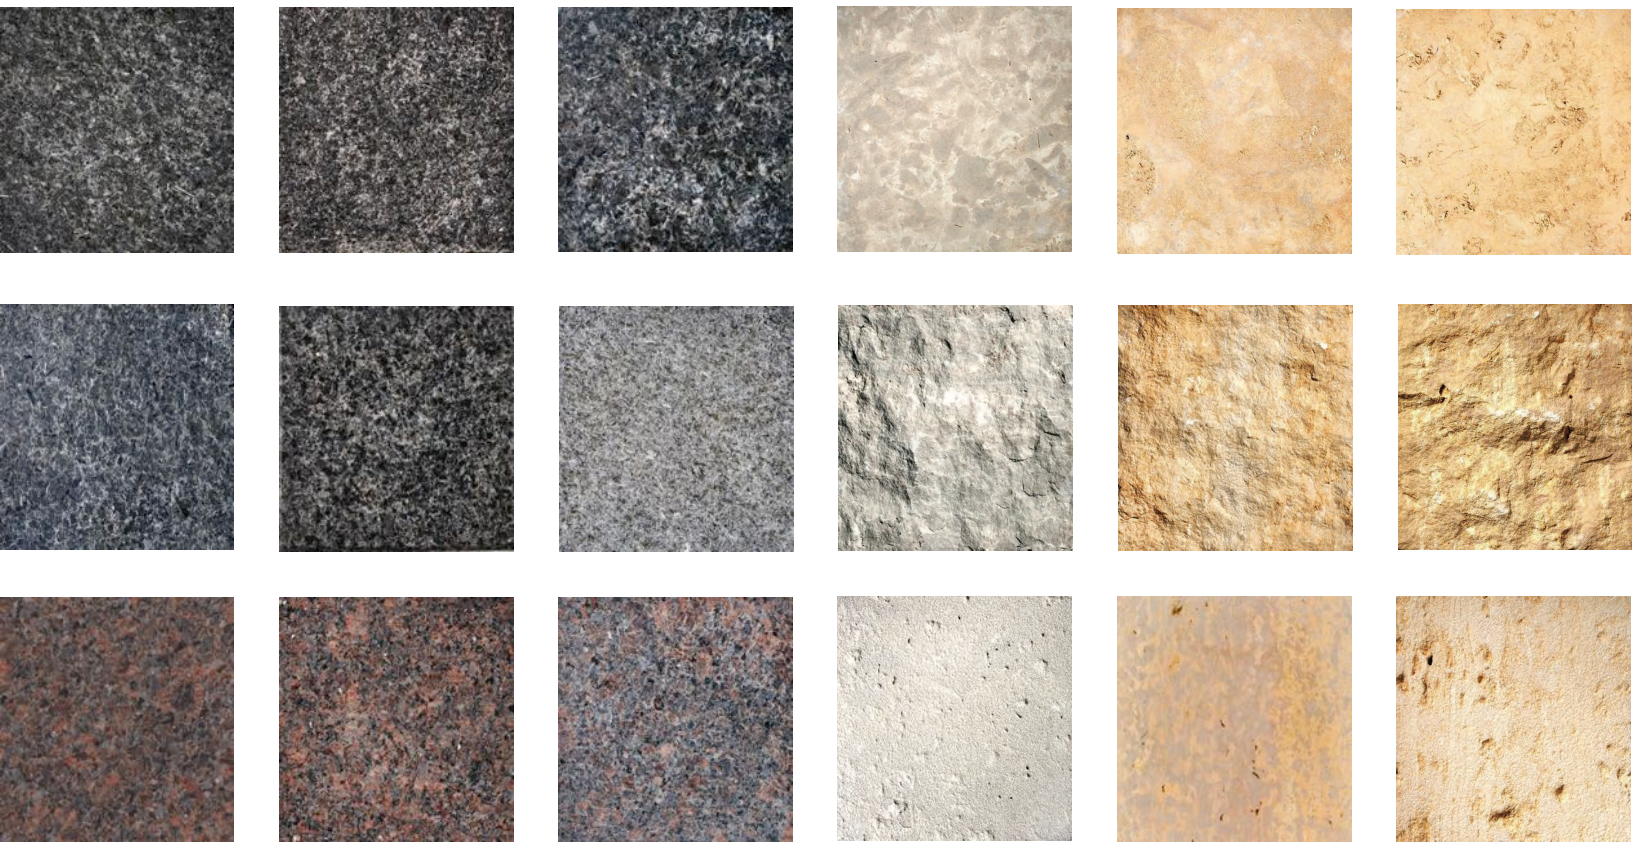

STONE COLORS & FINISHES

Our limestones and granites are available in a variety of colors and finishes.

**AMBER SELECT
FLEURI HONED**

**AMBER SELECT
SPLIT**

**AMBER SELECT
TAPESTRY**

**KASOTA BLEND RANGE
FLEURI HONED**

**GREY
FLEURI HONED**

**GREY
SPLIT**

**GREY
TAPESTRY**

**SUPERIOR NORTHERN
SAPPHIRE**

**SUPERIOR NORTHERN
SPLIT**

**SUPERIOR NORTHERN
SPLIT**

**SUPERIOR NORTHERN
LEATHERED**

**SUPERIOR NORTHERN
POLISHED**