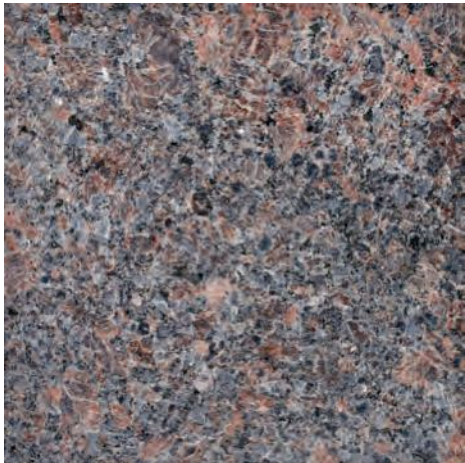

MAHOGANY HONED