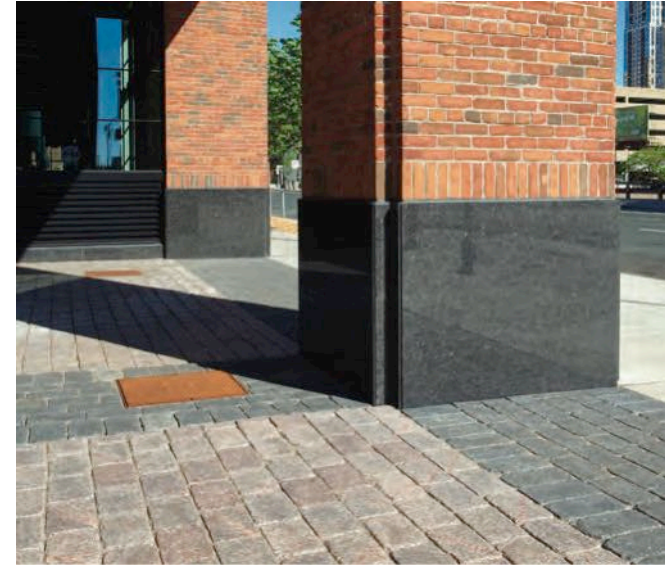

Kasota Stone Superior Northern granite has been around for 450 million years. The consistent color and durability of our unique granite ensures your project will last as long as the stone has. Our standard paver options are finished with our unique sapphire finish suitable for any application. Whether you want one size or a variety of sizes or finishes, the flexibility is yours to decide. Available in dimensional and cobblestone styles.

Other Standard Colors

Mahogany