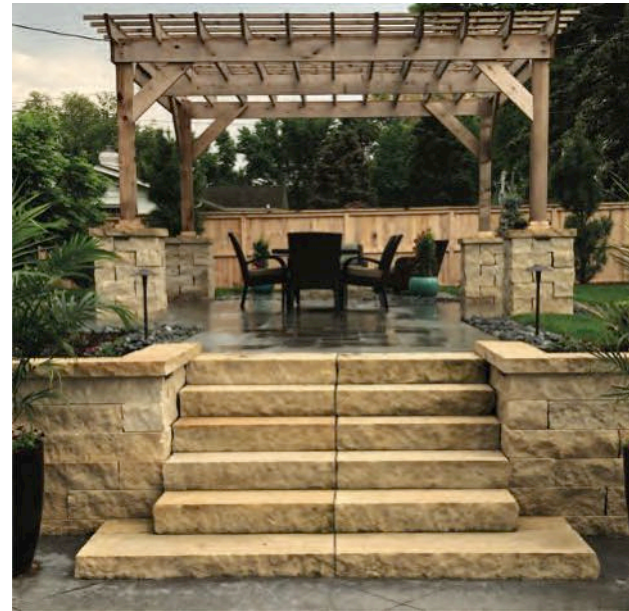

HARDSCAPE PRODUCTS

Our premier hardscape products include seat blocks, steps treads, caps, wallstone and pavers. Each product is available in a variety of colors and finishes.

Our premium seat blocks are sawn on the top and bottom with split sides for a tight joint and natural cleft texture. Stitch a few together - no problem we can saw the ends to your specification.

Kasota Stone standard caps are sawn finished on the top, bottom and ends to ensure a tight joint. The sides are split to bring its natural cleft texture to life or can be a sleek, smooth sawn edge. Our pier caps are available in custom finishes with or without a drip edge.

RUNNING BOND

12x12 (34%) & 12x24 (66%)

HERRINGBONE

6x12 or 12x24

BOX PATTERN 1

12x12 (14%), 12x24 (29%),
24x24 (57%)

BOX PATTERN 2

6x6 (14%), 6x12 (29%),
12x12 (57%)

Kasota Stone standard steps are split on all sides to create a natural cleft and desirable texture. Limestone steps are sawn top and bottom to ensure a tight joint. Granite steps are finished with a beautiful sapphire top and sawn bottom.