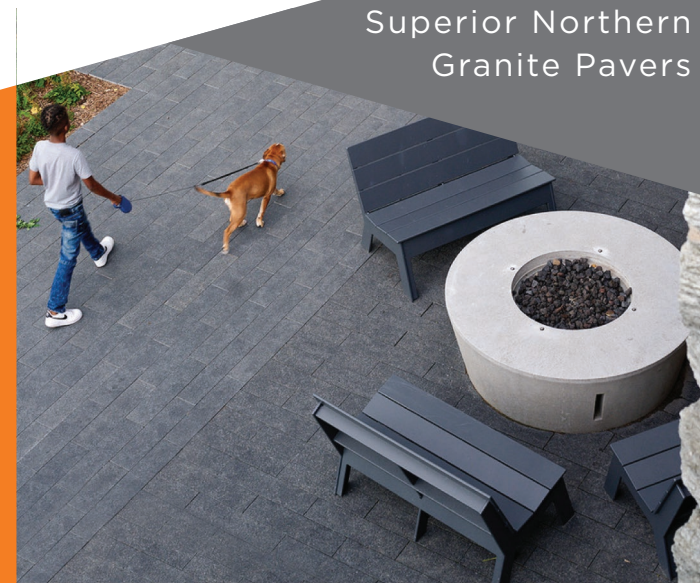

Superior Northern
Granite Pavers